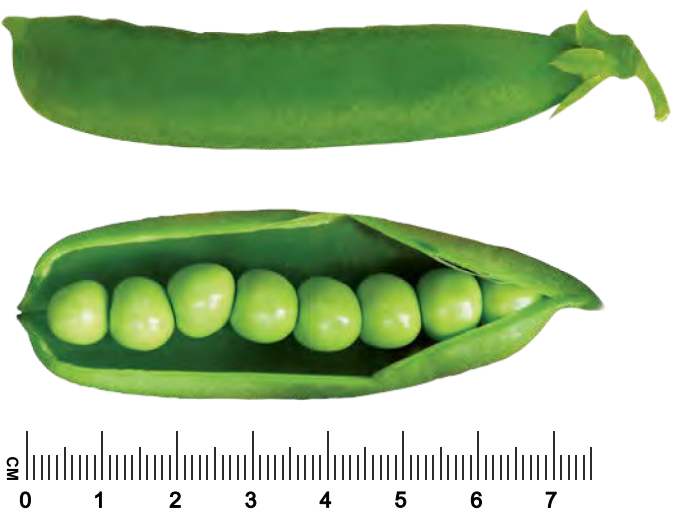

**PEA SEED**  
CANTERBURY SEED COMPANY

# SPARKLE

An early maturing variety with normal leaf and dark green pods. A large seeded variety.

Maturity	Early (approx 55-65 days)
First Flower Node	9
Pods / Node	50% doubles
Pod Shape	Straight / Blunt
Vine Length	50cm
No of Peas / Pod	8
Pod Length	75mm

## CANTERBURY SEED